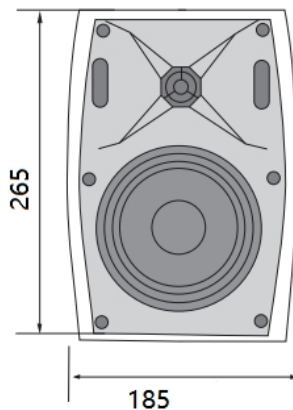

## Feature:

- Commercial public address speaker with transformer
- Ideal for school, office, hotel and airport background music system
- Power output 30-15-7.5-3.8W & 8Ω
- 5.25" woofer and 1" silk tweeter two way speaker system
- ABS enclosure, metal grille in black
- Quick installation by supplied stainless mounting bracket
- **WSK-530HW as option of 100V & 8Ω white**

## Specification:

Model	WSK-530H
Description	Wall Mount Speaker
Rated Power Output	30W
Power Taps	30-15-7.5-3.8W & 8Ω
Line Input	100V or 70V & 8Ω
Frequency Response	100-20KHz
SPL(@1W/m)	89±3dB
Speaker Unit	5.25" woofer and 1" silk tweeter two way speaker system
Dimension	265×185×160mm
Material	ABS enclosure and metal grille in black
Mounting Way	Quick installation by supplied stainless mounting bracket
Net Weight	3.1kg

## Side View & Dimension: