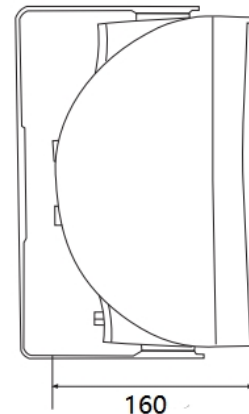

## Specification:

Model	WSK-530H
Description	Wall Mount Speaker
Rated Power Output	30W
Power Taps	30-15-7.5-3.8W & 8Ω
Line Input	100V or 70V & 8Ω
Frequency Response	100-20KHz
SPL(@1W/m)	89±3dB
Speaker Unit	5.25" woofer and 1" silk tweeter two way speaker system
Dimension	265×185×160mm
Material	ABS enclosure and metal grille in black
Mounting Way	Quick installation by supplied stainless mounting bracket
Net Weight	3.1kg

## Side View & Dimension: