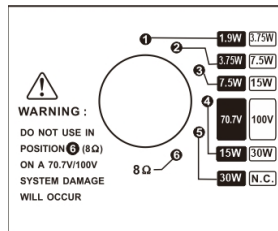

## Specification:

Model	WSK-530H
Description	Wall Mount Speaker
Rated Power Output	30W
Power Taps	30-15-7.5-3.8W & 8Ω
Line Input	100V or 70V & 8Ω
Frequency Response	100-20KHz
SPL(@1W/m)	89±3dB
Speaker Unit	5.25" woofer and 1" silk tweeter two way speaker system
Dimension	265×185×160mm
Material	ABS enclosure and metal grille in black
Mounting Way	Quick installation by supplied stainless mounting bracket
Net Weight	3.1kg

## Side View & Dimension: